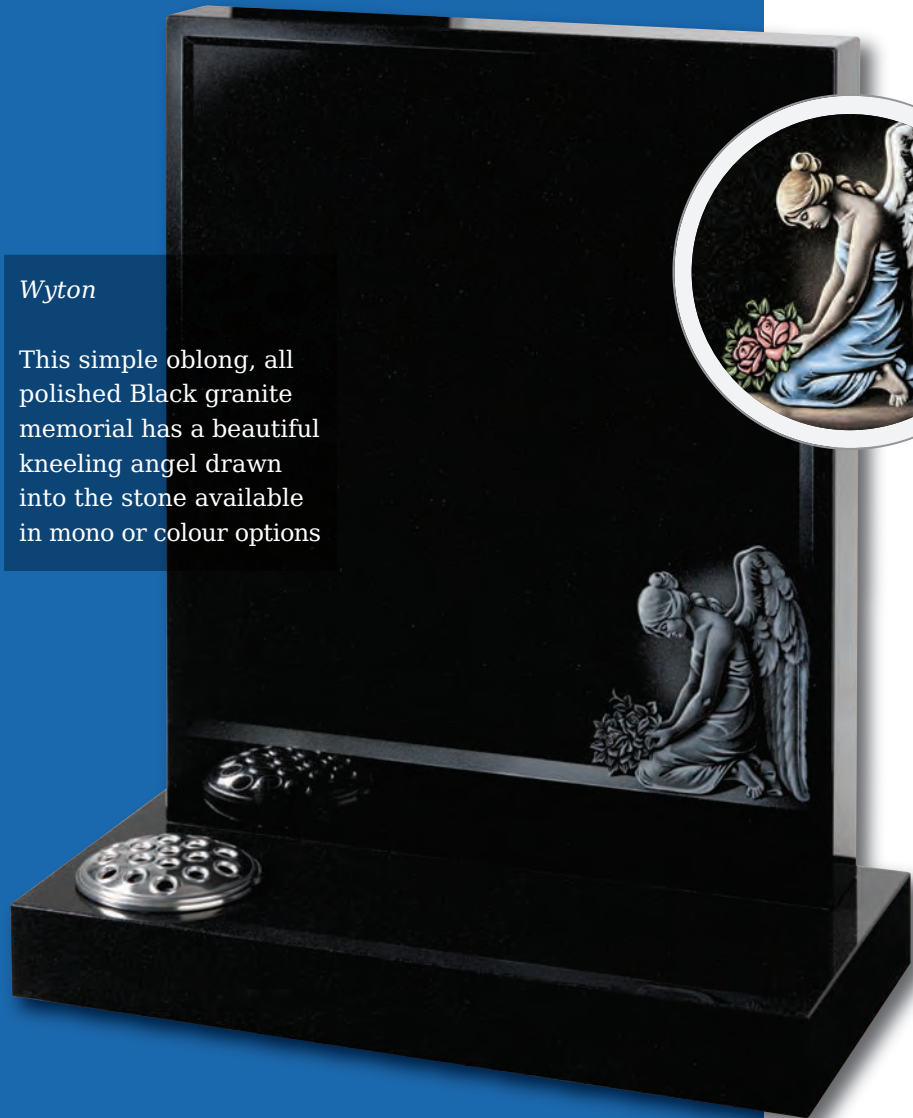

Seaton

Classic ogee top with shaded or painted roses on Emerald Pearl granite

Edenfield

Grace and elegance are personified on this Black granite half ogee headstone

Lawn Memorials

Wyton

This simple oblong, all polished Black granite memorial has a beautiful kneeling angel drawn into the stone available in mono or colour options