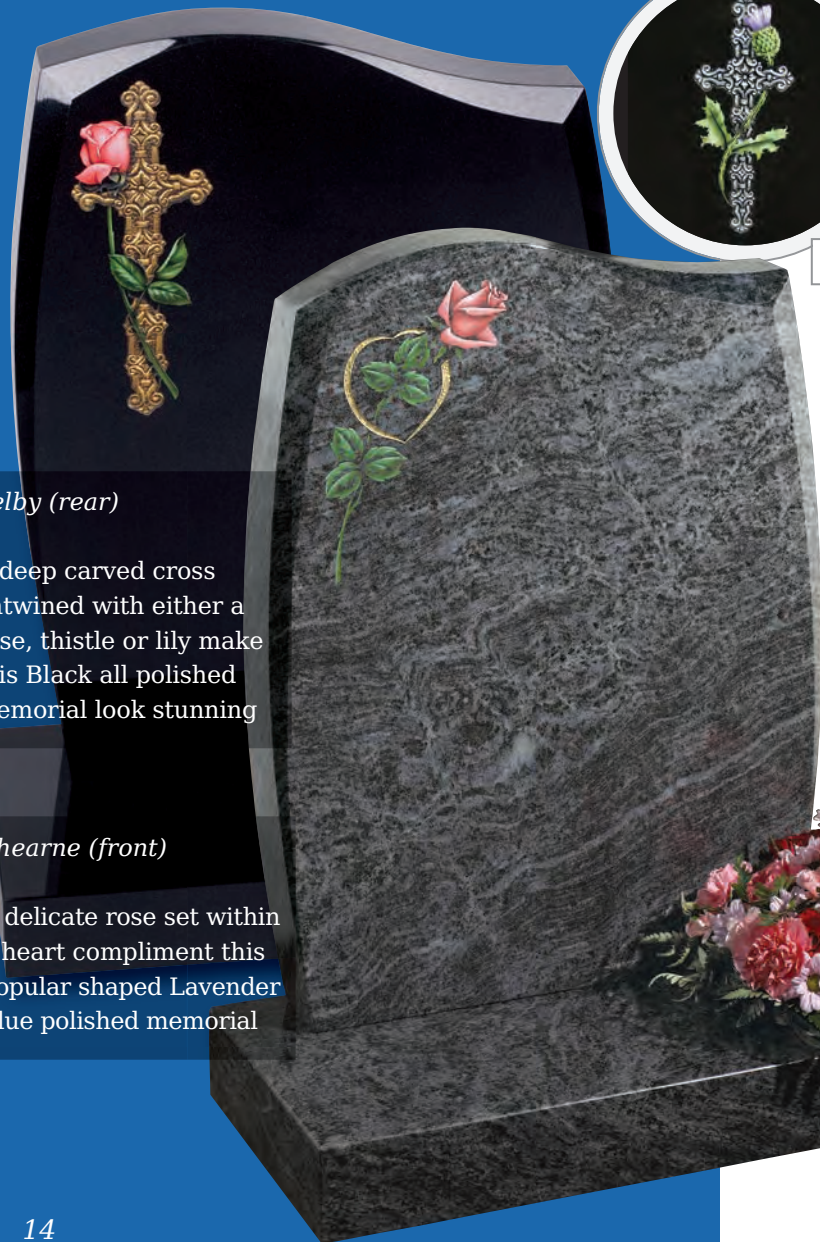

Lawn Memorials

Selby (rear)

A deep carved cross entwined with either a rose, thistle or lily make this Black all polished memorial look stunning

Thearne (front)

A delicate rose set within a heart compliment this popular shaped Lavender Blue polished memorial