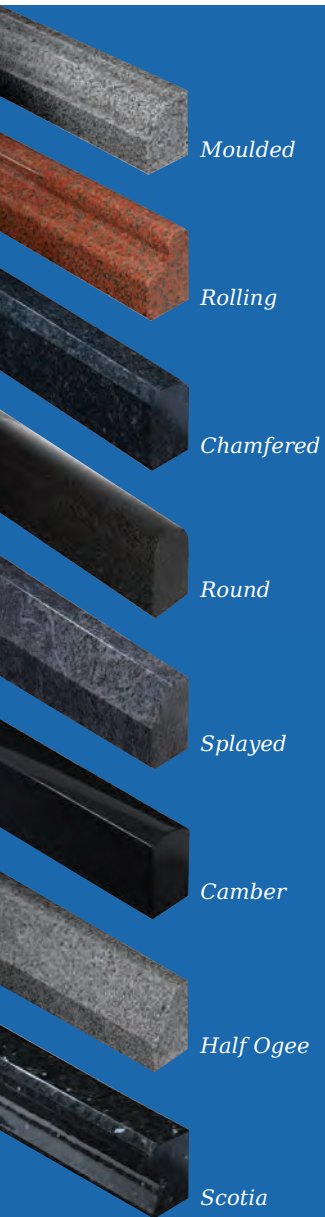

Kerb Set Memorials

Edge profiles

Edge profiles are a way to further personalise a memorial. We are happy to advise you on using these optional kerb profiles

The following pages are dedicated to kerb sets (full lawn type memorials) and have been sensitively designed by our team of artists displaying a wide range of styles and options to individualise and personalise a fitting memorial for a loved one

We have also created a selection of compact memorials that are designed to be placed within the kerb area (p58)

Newsham

Interchangeable set featuring splayed base and foot-kerb, providing additional lettering and design capacity, **which can be complimented by the selection of any headstone from our brochure range**

Kerb Set Memorials

Helmsley

The honed finish and elegant contours of this Evergreen granite memorial are complimented by the distinctive shaded and tinted ornaments

Coniston

In Black granite, a traditionally styled headpiece with square section kerbs and corner posts

Kerb Set Memorials

Gowthorpe (with Blue Pearl headstone)

A garden option can be achieved as shown.
In Sera Grey granite and Blue Pearl granite

Houghton (with Linthorpe headstone)

**Select any headstone of your choice
and add various compact memorial options**