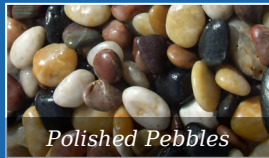

Shown below are a selection of recycled glass and natural stone chippings perfect for complimenting any kerb set

Cobalt Blue Glass

Green Glass

Turquoise Glass

Ice White Glass

Lilac Glass

White Quartz

Polished Pebbles