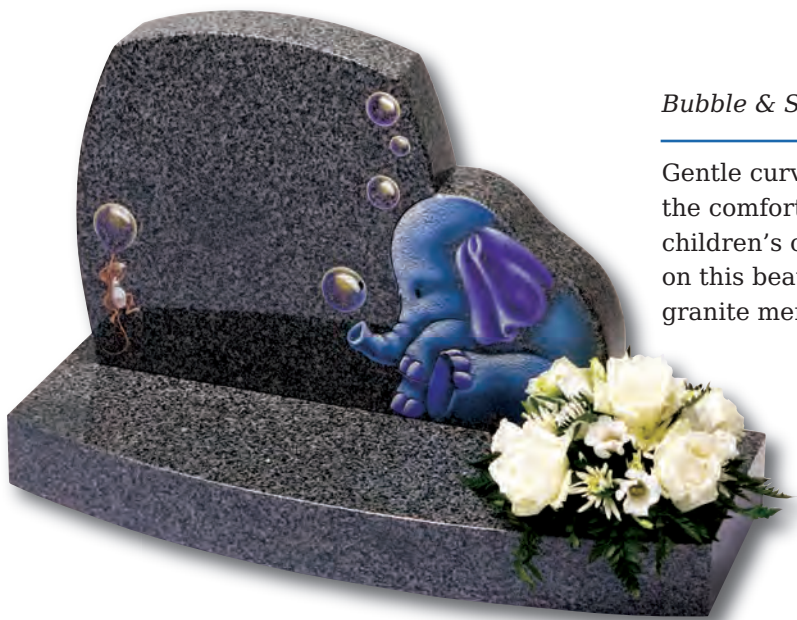

Children's Memorials

Fairytale Castle

Even the most imaginative requests can be turned into something special. Let us guide you through the process of choosing a lasting tribute to your loved one

Bubble & Squeak

Gentle curves further enhance the comforting softness of the children's characters illustrated on this beautiful polished Impala granite memorial

Shooting Star

A fleeting moment in ones life is symbolised by this colourful shooting star design on this Black granite ogee top memorial. Alternative design is shown (inset)

Big Teddy

Subtle features enhance this teddy bear shaped memorial. The base has a centre splay adding extra inscription space. Black granite and Balmoral Red granite options are shown here

Fairy Alphabet

Bentley

Classic and endearing 'Bentley Bear' hand carved in Blue Pearl granite

Fairy Inscription

Our fairytale images can be combined with any letter to truly personalise your memorial. Stone shown is Blue Pearl granite