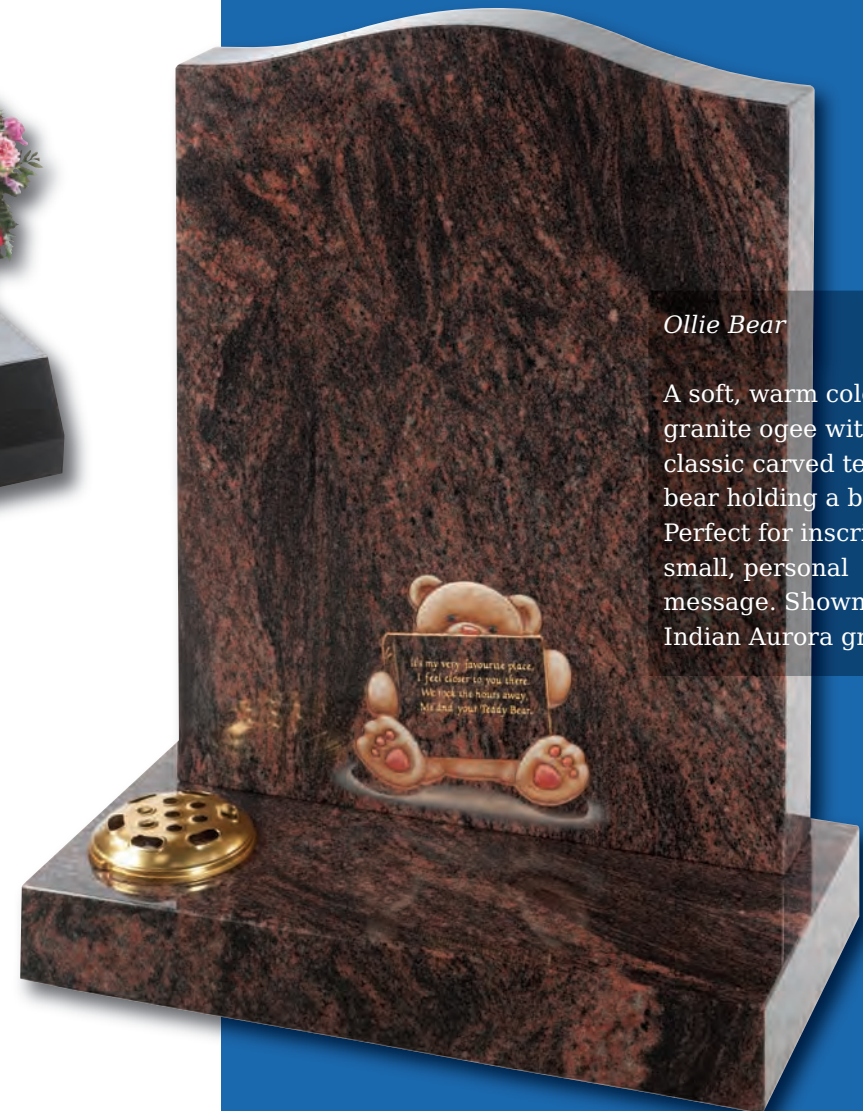

Ollie Bear

A soft, warm coloured granite ogee with a classic carved teddy bear holding a book. Perfect for inscribing a small, personal message. Shown in Indian Aurora granite