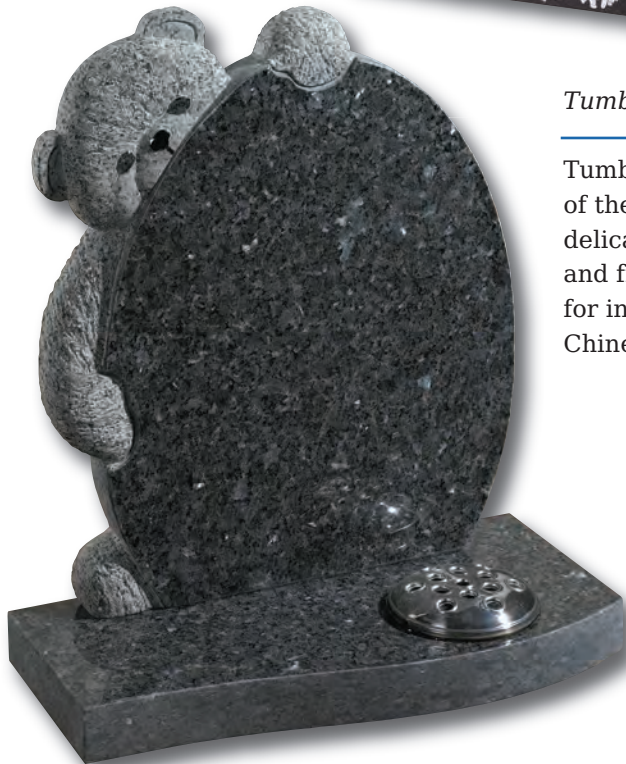

Make a Wish

Polished black granite

Tumbling Ted

Tumbling Ted decorates the front of the base leaving both the delicately carved teddy with heart and free standing book available for inscriptions. Black granite and Chinese Wine granite