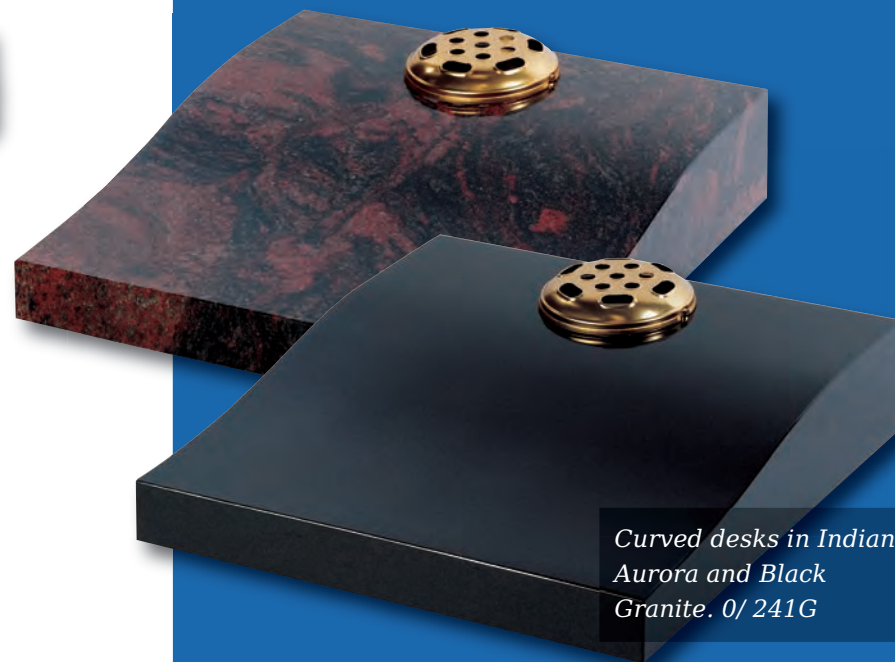

*Desk with pitched edge in
Blue Pearl granite. 0/244G*

*Blue Pearl granite wedge
with pitched edge. 0/243G*

*South African Dark Grey
polished wedge. 0/230G*

*Desk with raised book in
Black Granite. 0/245G*

*Curved desks in Indian
Aurora and Black
Granite. 0/ 241G*

Desks & Wedges

Scroll desk vase shown in Impala Grey and Black granites

Black granite desk tablet. 0/229G

Updated version of a traditional book design. 0/242G

Desk with moulded edges in Black granite. 0/246G

Desk tablet in Ruby Red granite. 0/231G

*Blue Black Slate, all honed and
Green Slate, all honed 0253/G*

*Shaped Marble desk with carved
flower and butterfly design 0251/G*