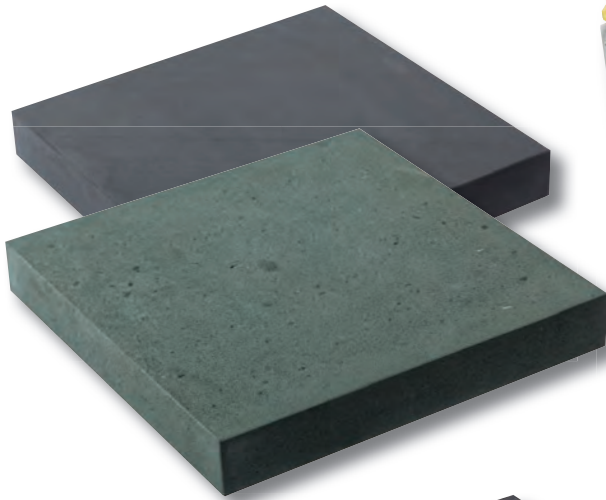

*Desk with pitched edge in
Blue Pearl granite. 0/244G*

*Blue Pearl granite wedge
with pitched edge. 0/243G*

*South African Dark Grey
polished wedge. 0/230G*

*Desk with raised book in
Black Granite. 0/245G*

*Curved desks in Indian
Aurora and Black
Granite. 0/ 241G*

Desks & Wedges

Scroll desk vase shown in Impala Grey and Black granites

Black granite desk tablet. 0/229G

Updated version of a traditional book design. 0/242G

Desk with moulded edges in Black granite. 0/246G

Desk tablet in Ruby Red granite. 0/231G

*Blue Black Slate, all honed and
Green Slate, all honed 0253/G*

*Shaped Marble desk with carved
flower and butterfly design 0251/G*

Black granite Castleton turned vase

Details on reverse of large vase

0248G / 0249G

Large and small 'Pepper pot' Vases. The 6 faces create multiple inscription and ornamentation possibilities. Shown in South African Dark Grey granite and Black granite