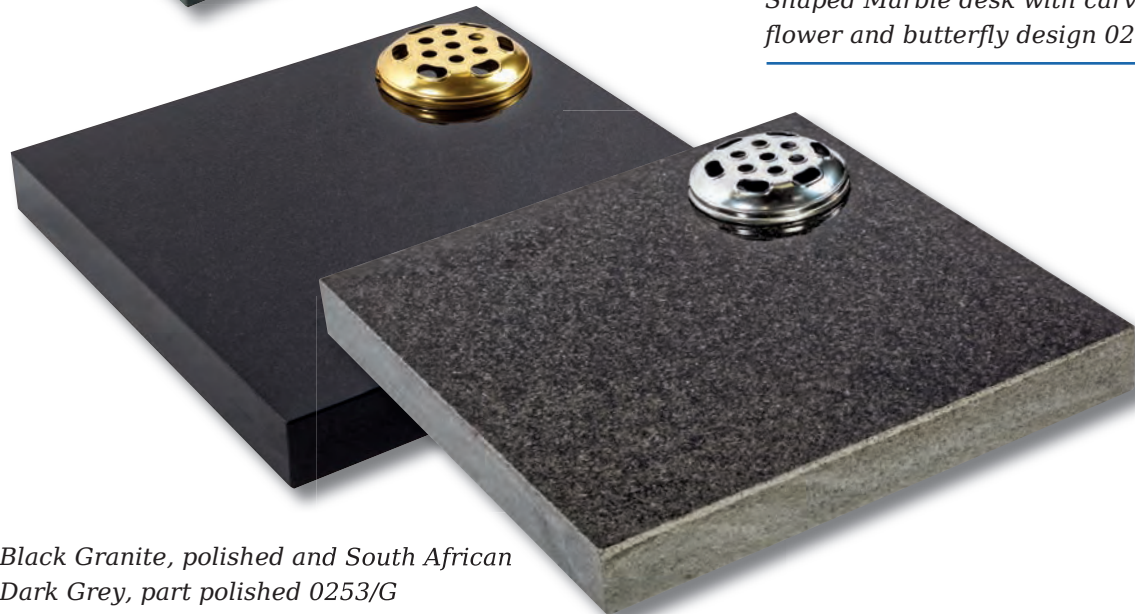

*Black Granite, polished and South African
Dark Grey, part polished 0253/G*